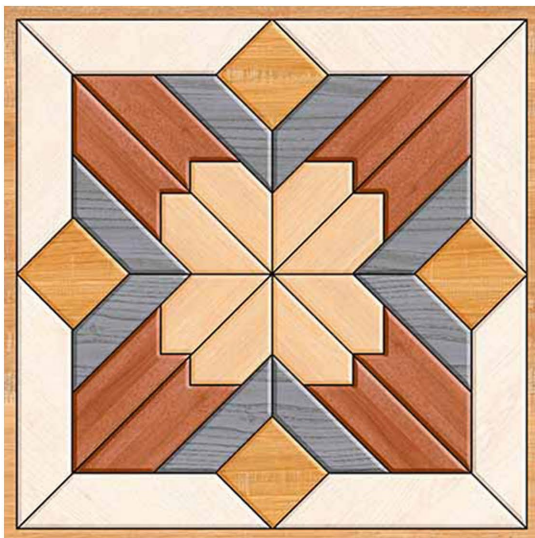

Design Code:- **SP-006**
Matt FINISH

-  Applicable On Wall & Floor
-  HD Clarity
-  Geometric Variation 3mm±
-  Zero Maintenance
-  Eco Friendly

Design Code:- **SP-0013**
Matt FINISH

-  Applicable On Wall & Floor
-  HD Clarity
-  Geometric Variation 3mm±
-  Zero Maintenance
-  Eco Friendly