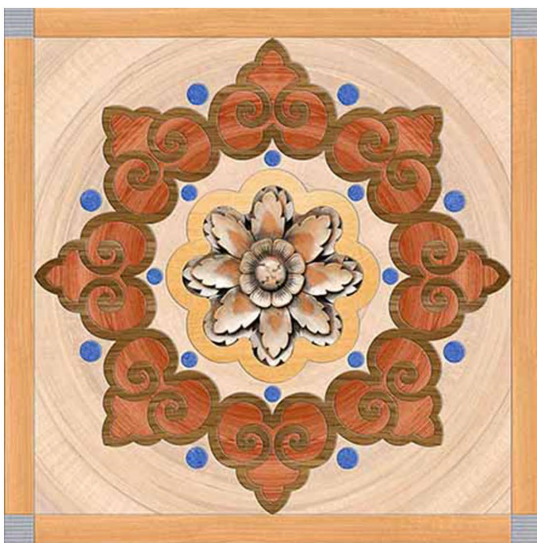

Design Code:- **SP-0066**
Matt FINISH

-  Applicable On Wall & Floor
-  HD Clarity
-  Geometric Variation 3mm±
-  Zero Maintenance
-  Eco Friendly

Design Code:- **SP-0067**
Matt FINISH

-  Applicable On Wall & Floor
-  HD Clarity
-  Geometric Variation 3mm±
-  Zero Maintenance
-  Eco Friendly