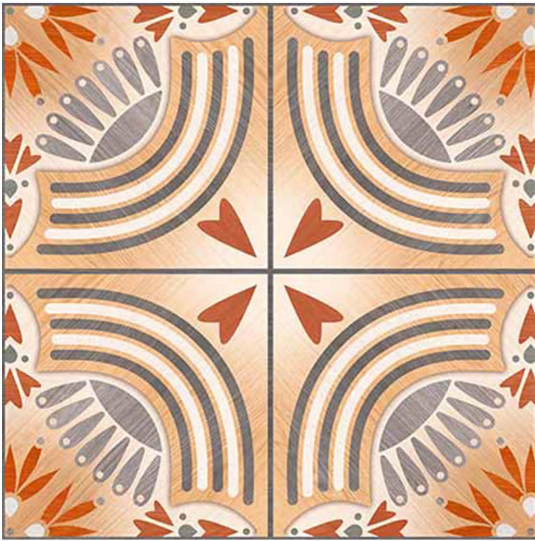

Design Code:- **SP-0049**
Matt FINISH

-  Applicable On Wall & Floor
-  HD Clarity
-  Geometric Variation 3mm±
-  Zero Maintenance
-  Eco Friendly

Design Code:- **SP-0052**
Matt FINISH

-  Applicable On Wall & Floor
-  HD Clarity
-  Geomatic Variation 3mm±
-  Zero Maintenance
-  Eco Friendly