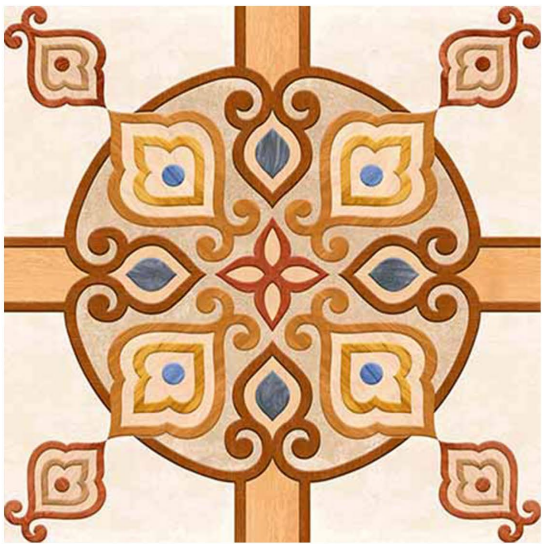

Design Code:- **SP-0075**
Matt FINISH

- Applicable On Wall & Floor
- HD Clarity
- Geometric Variation 3mm±
- Zero Maintenance
- Eco Friendly