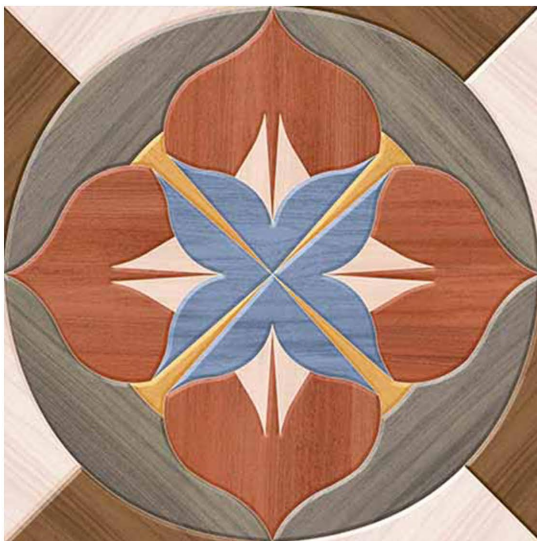

Design Code:- **SP-0024**
Matt FINISH

-  Applicable On Wall & Floor
-  HD Clarity
-  Geometric Variation 3mm±
-  Zero Maintenance
-  Eco Friendly

Design Code:- **SP-0031**
Matt FINISH

-  Applicable On Wall & Floor
-  HD Clarity
-  Geometric Variation 3mm±
-  Zero Maintenance
-  Eco Friendly