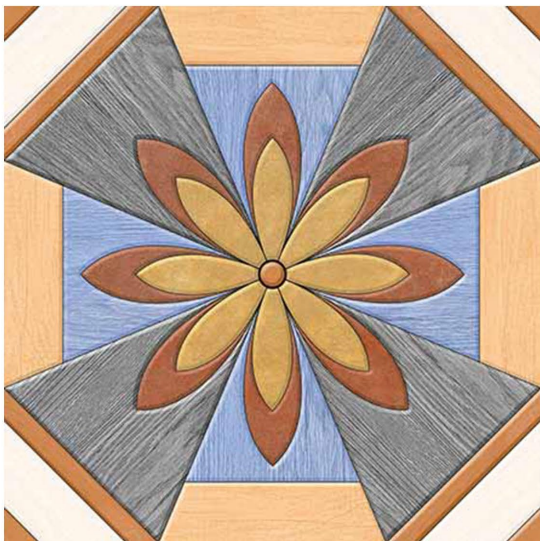

Design Code:- **SP-0013**
Matt FINISH

- Applicable On Wall & Floor
- HD Clarity
- Geometric Variation 3mm±
- Zero Maintenance
- Eco Friendly