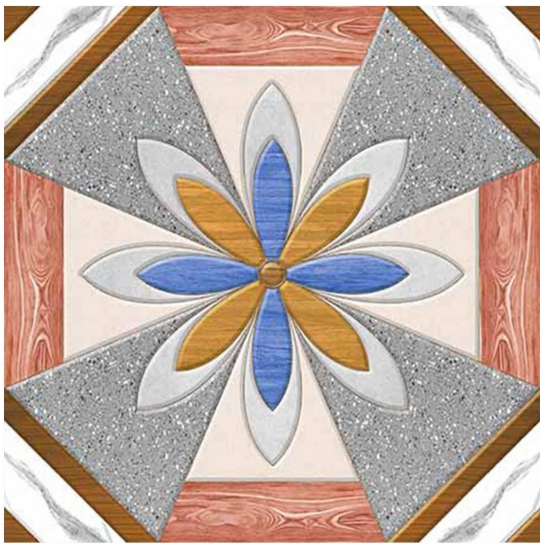

Design Code:- **SP-005**
Matt FINISH

- Applicable On Wall & Floor
- HD Clarity
- Geomatic Variation 3mm±
- Zero Maintenance
- Eco Friendly