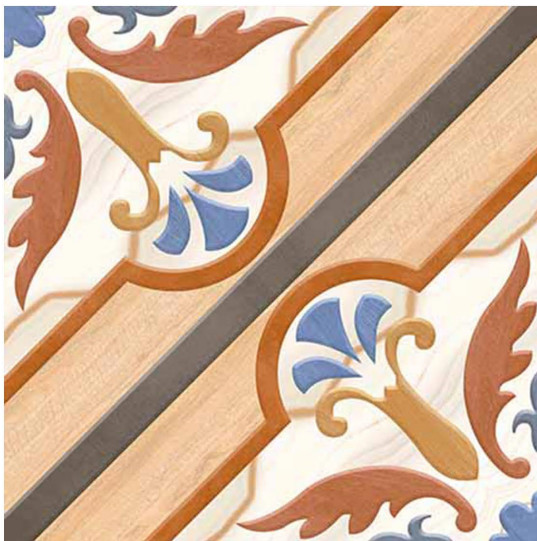

Design Code:- **SP-0046**
Matt FINISH

-  Applicable On Wall & Floor
-  HD Clarity
-  Geometric Variation 3mm±
-  Zero Maintenance
-  Eco Friendly

Design Code:- **SP-0048**
Matt FINISH

-  Applicable On Wall & Floor
-  HD Clarity
-  Geometric Variation 3mm±
-  Zero Maintenance
-  Eco Friendly